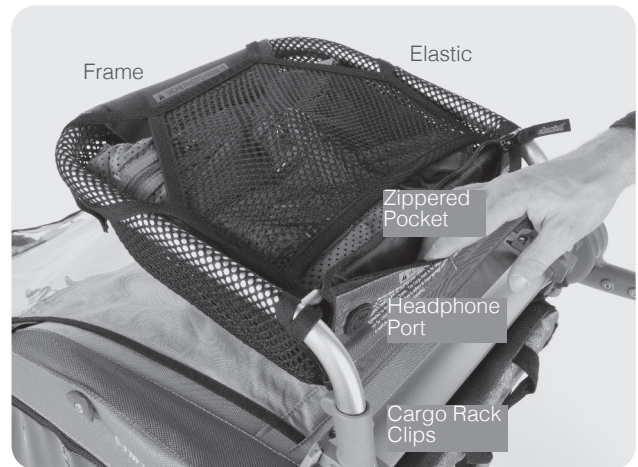

PARTS DESCRIPTION

GENERAL WARNING

These instructions contain many WARNINGS. Read and understand all of the WARNINGS. Failure to assemble and use this accessory correctly may lead to serious personal injury to your passenger.

- For the Thule Cargo Rack to be properly secured, both quick release levers on the Thule Cargo Rack clips must be fully closed. Failure to fully close the clips could result in the Thule Cargo Rack separating from the Thule child carrier.
- Do not exceed the maximum capacity of 2.3kg/5lb in the Thule Cargo Rack as the Thule child carrier could become unstable and potentially tip.
- Ensure that all items placed in the Thule Cargo Rack are anchored securely and cannot come into contact with the occupant's head(s).
- Do not place sharp and/or heavy objects in the Thule Cargo Rack.
- The Thule Cargo Rack is for cargo only, not for children or pets!